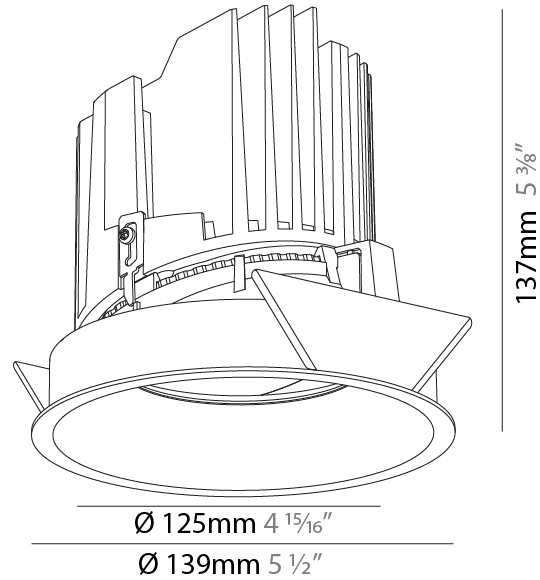

GENERAL

Series: Bioniq
 Subseries: Bioniq Round Semi Adjustable
 Brand: Prolicht
 Division: Architectural
 Mounting Type: Recessed
 Mounting Location: Ceiling
 Subcategory: Downlight

PHYSICAL

Shape: Round
 Diameter (mm): 139
 Diameter (in): 5 1/2
 Height (mm): 137
 Height (in): 5 3/8
 Ceiling Thickness (mm): 10 / 12.5 / 15
 Ceiling Thickness (in): 3/8 or 1/2 or 9/16
 Min. Recessing Depth (mm): 150
 Min. Recessing Depth (in): 5 7/8
 Light Distribution: Adjustable / Downlight
 Weight (kg): 0.851
 Weight (lbs): 1.88
 Fixture Finish: SSR / BKV / CWI / CRY / HAB / LAG / UFT / ITA / RUA / RUR / MIC / FTG / MYG / TWT / LOD / PUS / FRO / FUP / KIA / POP / BLS / SPG / MEY / GOH / GUM / CHC / COM / ABZ / JAG / OBR / MOS / ROR
 Fixture Material: Aluminum Die Cast
 Cut-out Measurements: 130mm / 5 1/8"

LED

Number of LEDs: 1
 Color Temperature (°K): 2700 / 3000 / 3500 / 4000
 Max. Delivered Lumen (lm): 810 / 900 / 970 / 990
 Nominal Lumen (lm): 960 / 1070 / 1156 / 1180
 CRI: >90 CRI
 Efficiency (%): 0.905
 Lamp Life (hrs): 50000

OPTICAL

Reflector°: 10
 Adjustability: Rotational 355°; Tilt 10°

RATINGS AND CERTIFICATIONS

Certified By: Certified for North American Standards
 IP rating: IP54

	130mm 5 1/8"	150mm 5 7/8"	10 15mm 3/8" 9/16"	10°	355°	